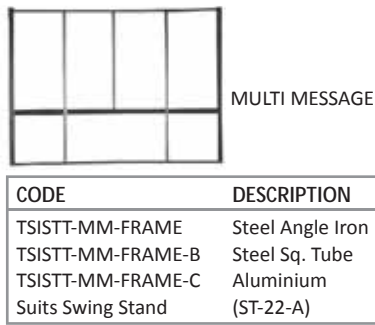

CODE	SIZE
TSIST-TC1214	A

CODE	SIZE
TSIST-TC1257	A

CODE	SIZE
TSIST-TC1414-L/R	A

SIZES				
A = 2500mm	B = 2800mm	C = 600x450	D = 900x600	E = 1200x900

BARRIER BOARDS

CODE	DESCRIPTION	SIZE
TSISTTD-18-A	Class 1 PVC	A
TSISTTD-20-A	Class 1 ALUM	B

CODE	DESCRIPTION
TSISTTHL-11-A	Flashing Amber
TSISTTHL-14-A	Ripple Amber

LAMPS - Red & Green also Available

Swing Stand

CODE	DESCRIPTION	SIZE
TSISTST-14-A	Suits	C
TSISTST-6-A	Suits	D
TSISTST-21-A	Suits	E
TSISTST-22-A	Suits Multi Message	