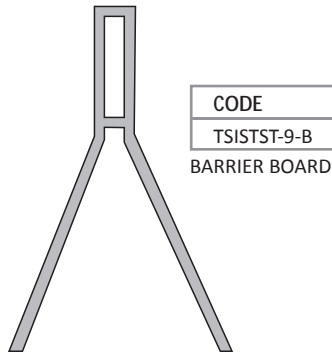

CODE	SIZE
TSIST-TC1214	A

CODE	SIZE
TSIST-TC1257	A

CODE	SIZE
TSIST-TC1414-L/R	A

SIZES				
A = 2500mm	B = 2800mm	C = 600x450	D = 900x600	E = 1200x900

BARRIER BOARDS

CODE	DESCRIPTION	SIZE
TSISTTD-18-A	Class 1 PVC	A
TSISTTD-20-A	Class 1 ALUM	B

CODE	DESCRIPTION
TSISTTHL-11-A	Flashing Amber
TSISTTHL-14-A	Ripple Amber

LAMPS - Red & Green also Available

Swing Stand

CODE	DESCRIPTION	SIZE
TSISTST-14-A	Suits	C
TSISTST-6-A	Suits	D
TSISTST-21-A	Suits	E
TSISTST-22-A	Suits Multi Message	